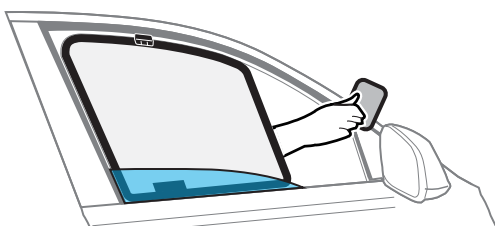

(G4.0-R-G30)

1

2 Front side window (with flat tip clip)

3 Rear side retractable power window (with flat tip clip)

(*Not applicable for models with built in side shades.)

4 Rear side fixed window (without flat tip clip)

(*Not applicable for models with built in side shades.)

If there is a need to retract the window down to access parking ticket machines, only retract the window partially.

This is to avoid the shade from falling off if the sun shade is accidentally nudged by the arm.