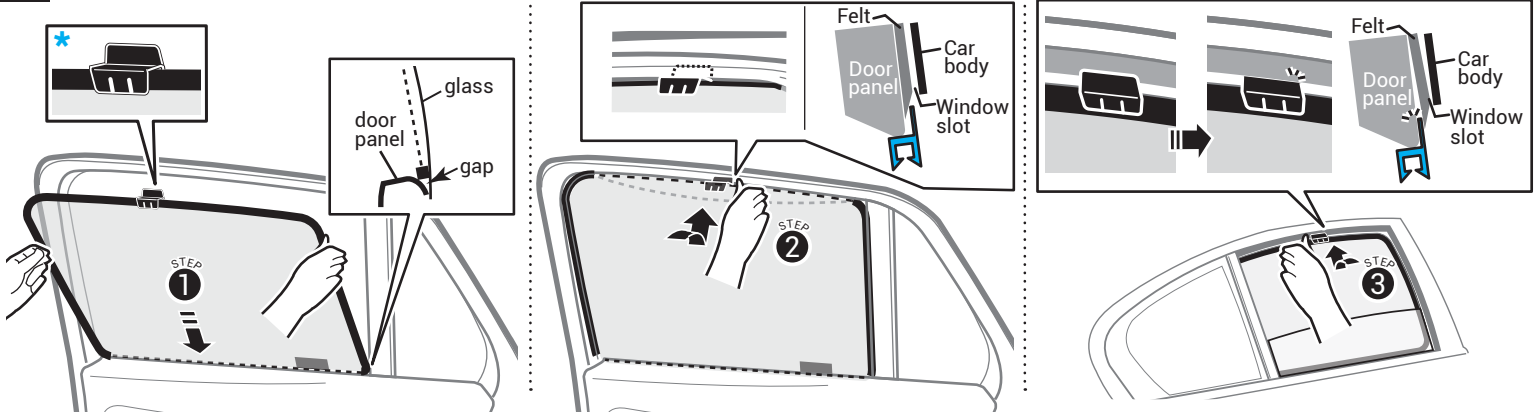

(G4.0-R-G30)

1

2 Front side window (with flat tip clip)

3 Rear side retractable power window (with flat tip clip)

(*Not applicable for models with built in side shades.)

4 Rear side fixed window (without flat tip clip)

(*Not applicable for models with built in side shades.)

If there is a need to retract the window down to access parking ticket machines, only retract the window partially.

This is to avoid the shade from falling off if the sun shade is accidentally nudged by the arm.