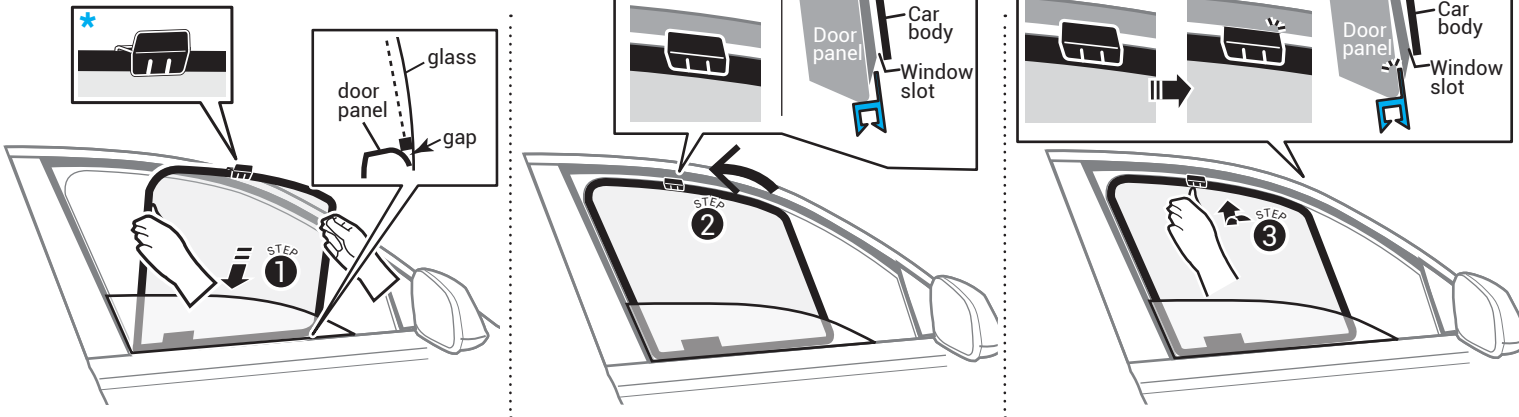

(G4.0-R-G30)

1

2 Front side window (with flat tip clip)

3 Rear side retractable power window (with flat tip clip)

(*Not applicable for models with built in side shades.)

4 Rear side fixed window (without flat tip clip)

(*Not applicable for models with built in side shades.)

If there is a need to retract the window down to access parking ticket machines, only retract the window partially.

This is to avoid the shade from falling off if the sun shade is accidentally nudged by the arm.