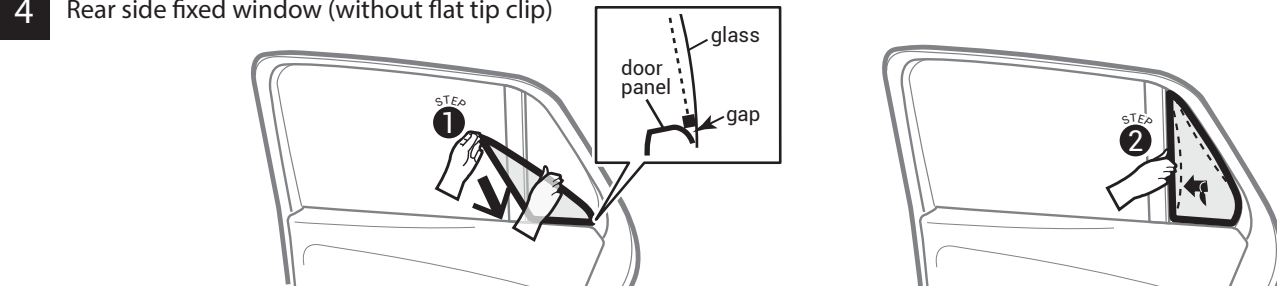

(G4.0-R-G30)

1

2 Front side window (with flat tip clip)

3 Rear side retractable power window (with flat tip clip)

(*Not applicable for models with built in side shades.)

4 Rear side fixed window (without flat tip clip)

(*Not applicable for models with built in side shades.)

If there is a need to retract the window down to access parking ticket machines, only retract the window partially.

This is to avoid the shade from falling off if the sun shade is accidentally nudged by the arm.