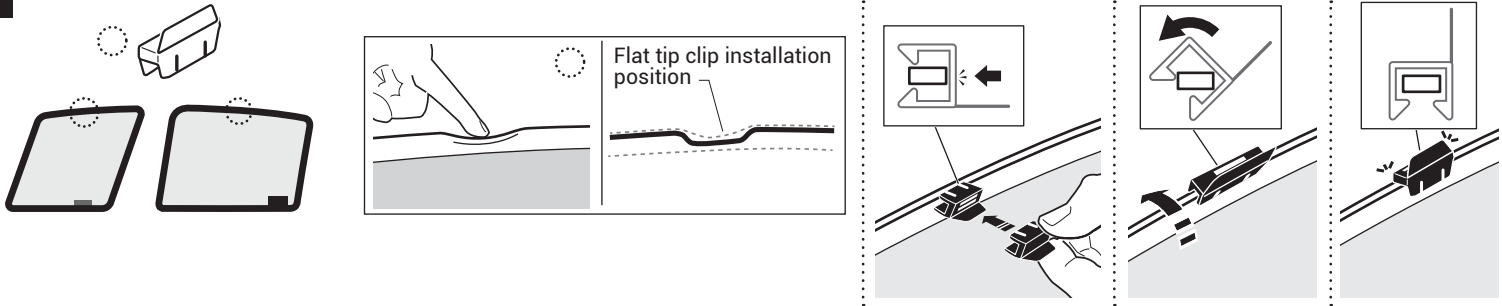

(G4.0-R-G30)

1

2 Front side window (with flat tip clip)

3 Rear side retractable power window (with flat tip clip)

(*Not applicable for models with built in side shades.)

4 Rear side fixed window (without flat tip clip)

(*Not applicable for models with built in side shades.)

If there is a need to retract the window down to access parking ticket machines, only retract the window partially.

This is to avoid the shade from falling off if the sun shade is accidentally nudged by the arm.