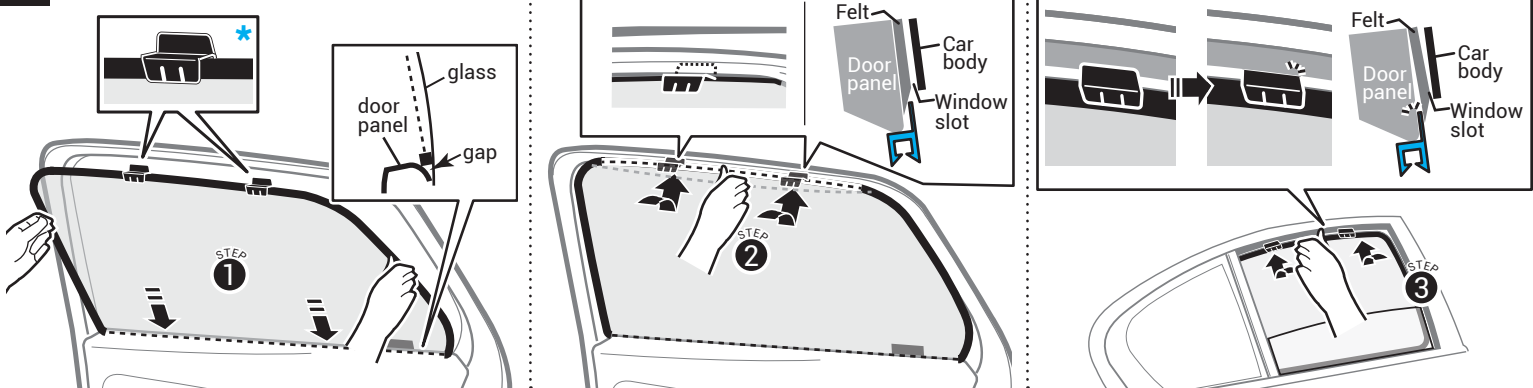

(G4.0-R-Q7-G2)

1

Number of clips included will correspond to the clip installation positions.

2 Front side window (with flat tip clip)

3 Rear side window (with flat tip clip)

4 Rear panel (without flat tip clip)

If there is a need to retract the window down to access parking ticket machines, only retract the window partially.

This is to avoid the shade from falling off if the sun shade is accidentally nudged by the arm.