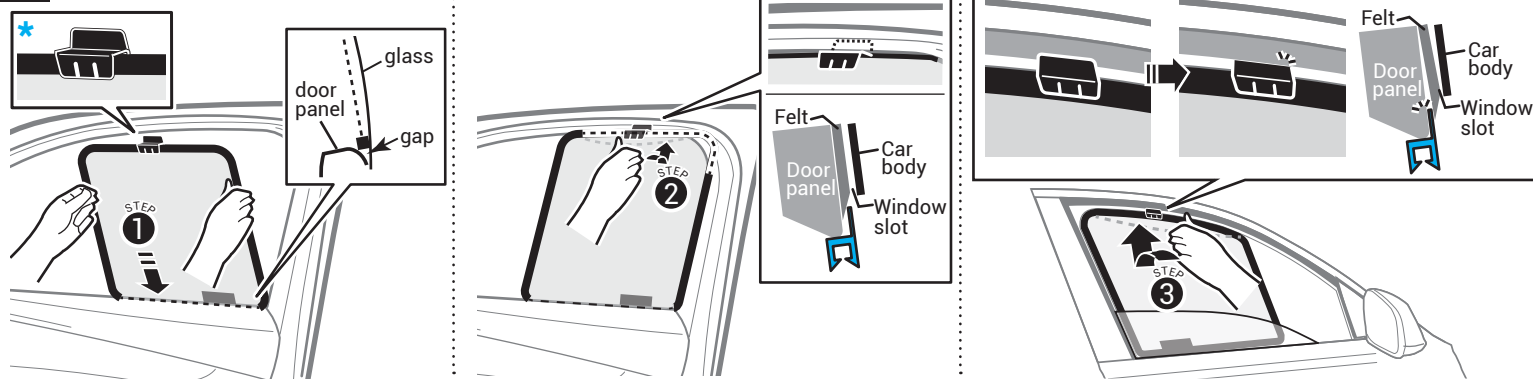

(G4.0-R-Q7-G2)

1

Number of clips included will correspond to the clip installation positions.

2 Front side window (with flat tip clip)

3 Rear side window (with flat tip clip)

4 Rear panel (without flat tip clip)

If there is a need to retract the window down to access parking ticket machines, only retract the window partially.

This is to avoid the shade from falling off if the sun shade is accidentally nudged by the arm.