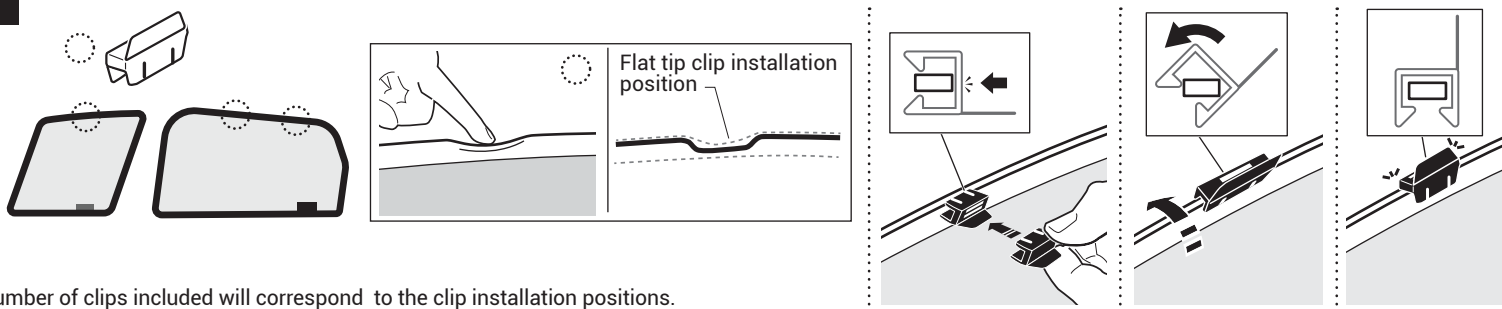

(G4.0-R-Q7-G2)

1

Number of clips included will correspond to the clip installation positions.

2 Front side window (with flat tip clip)

3 Rear side window (with flat tip clip)

4 Rear panel (without flat tip clip)

If there is a need to retract the window down to access parking ticket machines, only retract the window partially.

This is to avoid the shade from falling off if the sun shade is accidentally nudged by the arm.