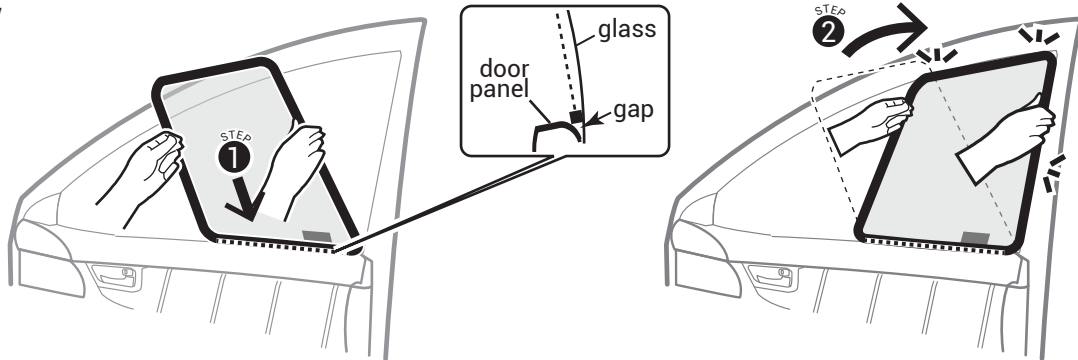

1

**“Groovy Snap-On 4.0 will feature magnets embedded into the frames of the sunshades. There are no Snap-On magnet clips required for this vehicle model.”**

2 Front side window

The above diagram is for illustration only. Shape of shades and magnet positions will differ from model to model.

3 Rear side window

The above diagram is for illustration only. Shape of shades and magnet positions will differ from model to model.

4 Rear panel (if any) without embedded magnets

If there is a need to retract the window down to access parking ticket machines, only retract the window partially.

This is to avoid the shade from falling off if the sun shade is accidentally nudged by the arm.”

**⚠ AVOID** use of sunshade when driving vision is impaired