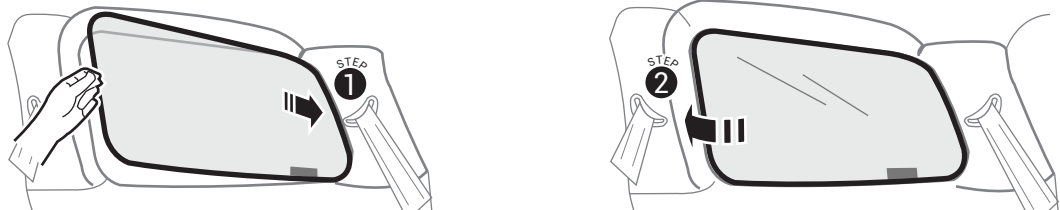

1

**“Groovy Snap-On 4.0 will feature magnets embedded into the frames of the sunshades. There are no Snap-On magnet clips required for this vehicle model.”**

2 Front side window

The above diagram is for illustration only. Shape of shades and magnet positions will differ from model to model.

3 Rear side window

The above diagram is for illustration only. Shape of shades and magnet positions will differ from model to model.

4 Rear panel (if any) without embedded magnets

If there is a need to retract the window down to access parking ticket machines, only retract the window partially.

This is to avoid the shade from falling off if the sun shade is accidentally nudged by the arm.”

**⚠ AVOID** use of sunshade when driving vision is impaired