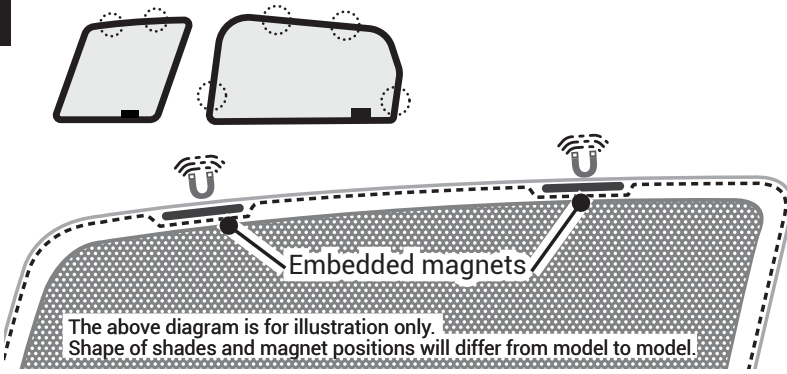

1

**“Groovy Snap-On 4.0 will feature magnets embedded into the frames of the sunshades. There are no Snap-On magnet clips required for this vehicle model.”**

2 Front side window

The above diagram is for illustration only. Shape of shades and magnet positions will differ from model to model.

3 Rear side window

The above diagram is for illustration only. Shape of shades and magnet positions will differ from model to model.

4 Rear panel (if any) without embedded magnets

If there is a need to retract the window down to access parking ticket machines, only retract the window partially.

This is to avoid the shade from falling off if the sun shade is accidentally nudged by the arm.”

**⚠ AVOID** use of sunshade when driving vision is impaired