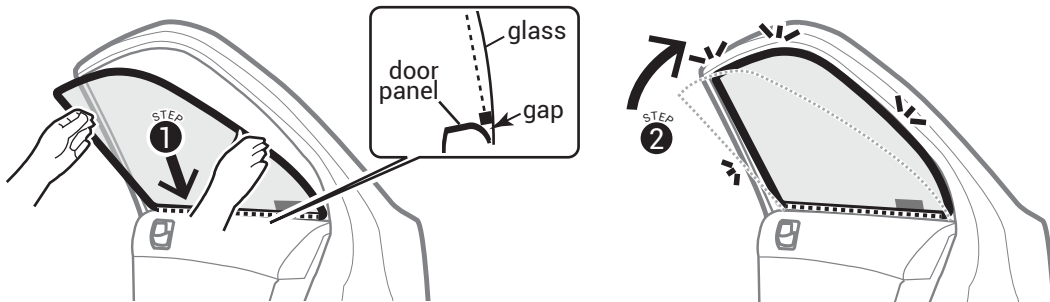

1

**“Groovy Snap-On 4.0 will feature magnets embedded into the frames of the sunshades. There are no Snap-On magnet clips required for this vehicle model.”**

2 Front side window

The above diagram is for illustration only. Shape of shades and magnet positions will differ from model to model.

3 Rear side window

The above diagram is for illustration only. Shape of shades and magnet positions will differ from model to model.

4 Rear panel (if any) without embedded magnets

If there is a need to retract the window down to access parking ticket machines, only retract the window partially.

This is to avoid the shade from falling off if the sun shade is accidentally nudged by the arm.”

**⚠ AVOID** use of sunshade when driving vision is impaired