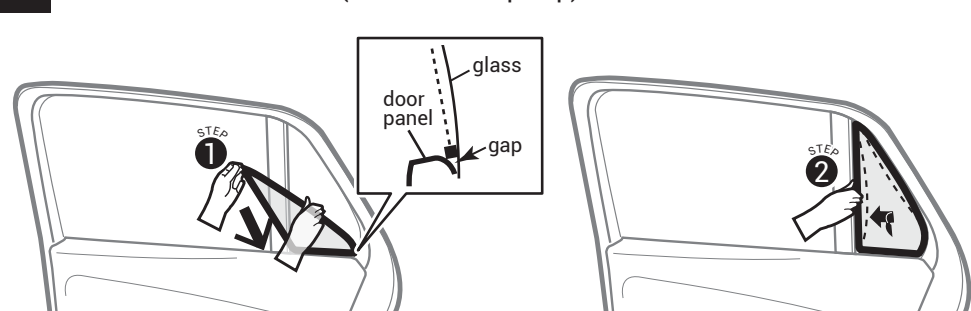

(G4.0-R-BA\_Clip-V2)

1

Number of clips included will correspond to the clip installation positions.

2 Front side window (with flat tip clip)

3 Rear side retractable power window (with flat tip clip)

4 Rear side fixed window (without flat tip clip)

5 Rear panel (without flat tip clip)

If there is a need to retract the window down to access parking ticket machines, only retract the window partially.

This is to avoid the shade from falling off if the sun shade is accidentally nudged by the arm.