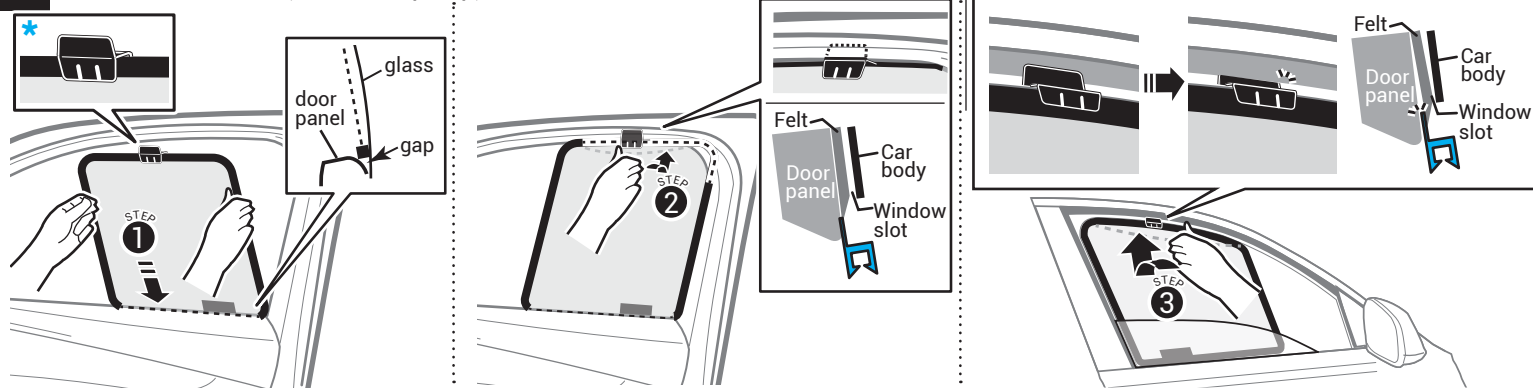

(G4.0-R-BA\_Clip-V2)

1

Number of clips included will correspond to the clip installation positions.

2 Front side window (with flat tip clip)

3 Rear side retractable power window (with flat tip clip)

4 Rear side fixed window (without flat tip clip)

5 Rear panel (without flat tip clip)

If there is a need to retract the window down to access parking ticket machines, only retract the window partially.

This is to avoid the shade from falling off if the sun shade is accidentally nudged by the arm.