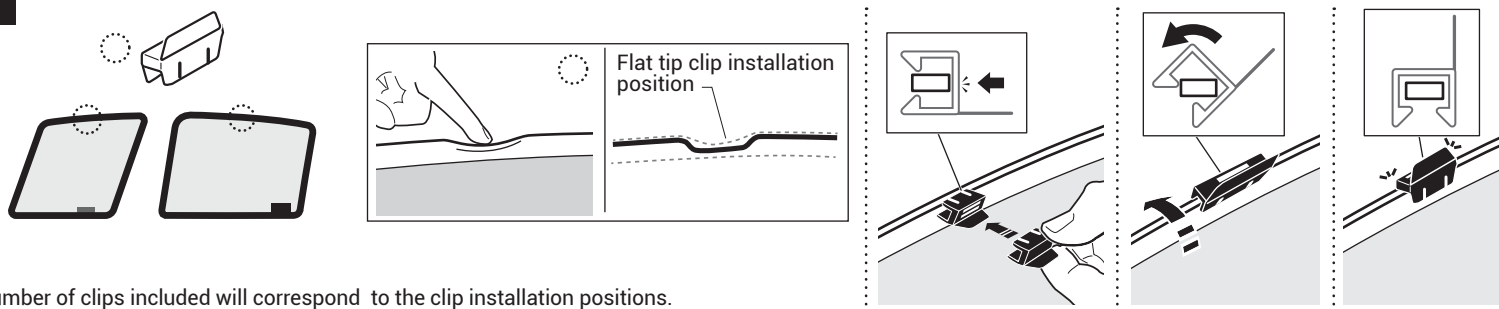

(G4.0-R-BA\_Clip-V2)

1

Number of clips included will correspond to the clip installation positions.

2 Front side window (with flat tip clip)

3 Rear side retractable power window (with flat tip clip)

4 Rear side fixed window (without flat tip clip)

5 Rear panel (without flat tip clip)

If there is a need to retract the window down to access parking ticket machines, only retract the window partially.

This is to avoid the shade from falling off if the sun shade is accidentally nudged by the arm.