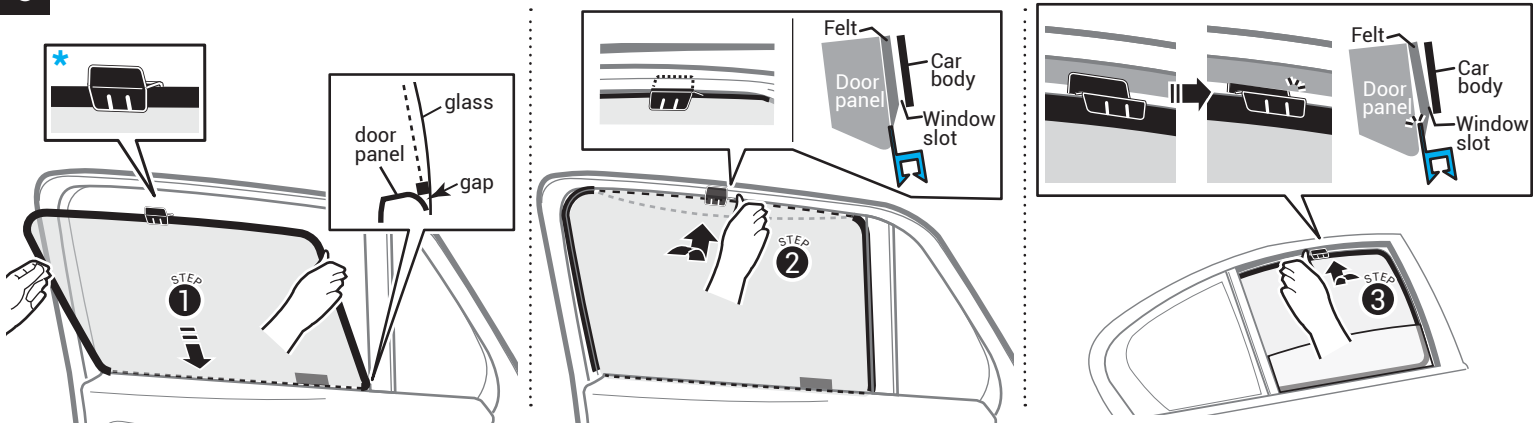

(G4.0-R-BA\_Clip-V2)

1

Number of clips included will correspond to the clip installation positions.

2 Front side window (with flat tip clip)

3 Rear side retractable power window (with flat tip clip)

4 Rear side fixed window (without flat tip clip)

5 Rear panel (without flat tip clip)

If there is a need to retract the window down to access parking ticket machines, only retract the window partially.

This is to avoid the shade from falling off if the sun shade is accidentally nudged by the arm.