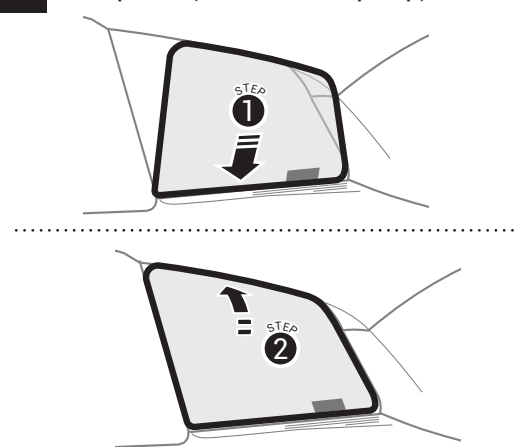

(G4.0-R-BA\_Clip-V2)

1

Number of clips included will correspond to the clip installation positions.

2 Front side window (with flat tip clip)

3 Rear side retractable power window (with flat tip clip)

4 Rear side fixed window (without flat tip clip)

5 Rear panel (without flat tip clip)

If there is a need to retract the window down to access parking ticket machines, only retract the window partially.

This is to avoid the shade from falling off if the sun shade is accidentally nudged by the arm.